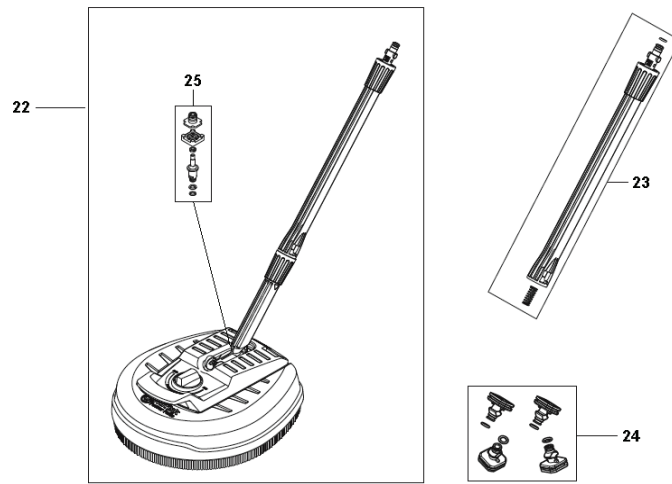

F PW 480
ACCESSORIES

PRESSURE WASHERS

PXM_REF	PXM_PARTNO	DESCRIPTION	PXM_REMARK
22	590657801	PATIO CLEANER	SC 400
23	596454001	LANCE	SC 400
24	596454101	EMBOUCHOIR	SC 400. Two(2) standard nozzles plus two(2) high intensity nozzles.
25	596678401	SERVICE KIT	SC 400. AXLE BEARING KIT. 1