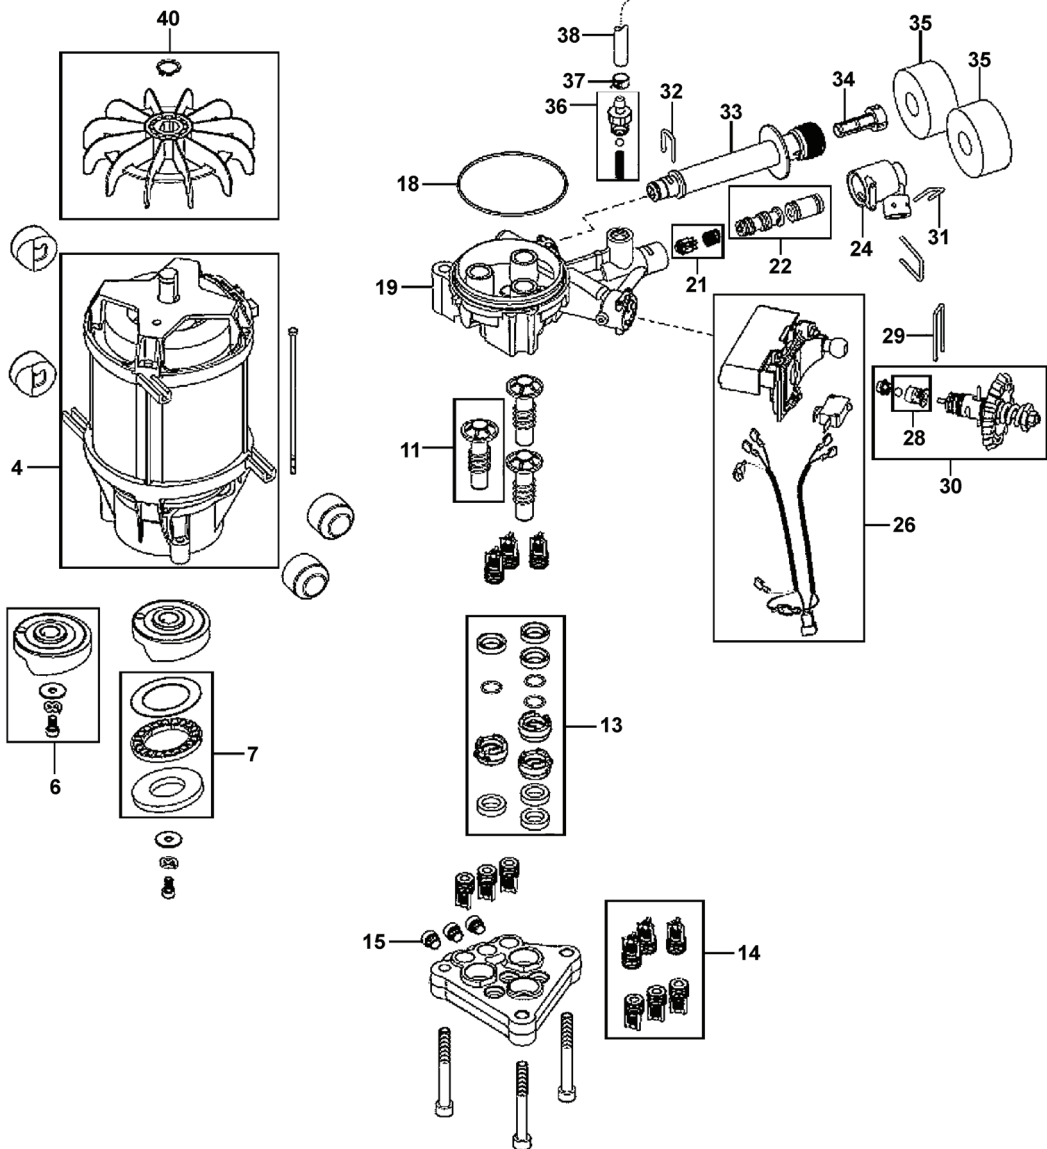

A PW 480
OVERVIEW

PRESSURE WASHERS

PXM_REF	PXM_PARTNO	DESCRIPTION	PXM_REMARK
1	531240901	COUVERCLE	
2	531241201	SUPPORT	
3	592617689	RACCORD RAPIDE	QUICK COUPLING MALE W. INTERNAL THREAD
4	596288601	SUPPORT	
8	592617708	BOUTON	TURNING KNOB DARK GREY
10	592617709	BOUTON	TURNING KNOB D6X5 DARK GREY
11	592617668	JOINT TORIQUE	O-RING 10.2X2.5 NBR 70
12	531241301	INTERRUPTEUR	
13	592617665	INTERRUPTEUR	ON/OFF SWITCH K2-12- 2115C SP
15	592617623	SOUPAPE	DOSING VALVE ANGLED SP
16	592617641	TUYAU	HOSE CLIP R12
17	592617639	TUYAU	HOSE diam. 6X3
18	534978401	JOINT TORIQUE	O-RING 16.1 X 1.6 70SH
19	531238101	ÉCRAN	
21	592617611	CONDENSATEUR	CAPACITOR 50UF 450V DI. SP
27	597326001	BOUTON	

D PW 480
PUMP

PRESSURE WASHERS

PXM_REF	PXM_PARTNO	DESCRIPTION	PXM_REMARK
4	596678601	MOTEUR	
6	592617718	DISQUE	WOBBLE DISC 9.5 DEGREE SP
7	592617604	ROULEMENT	BEARING REPAIR KIT
11	592617679	PISTON	PISTON STAINLESS REPKIT
13	592617691	JOINT	REP SEALING SYS STAINLESS SP
14	592617712	SERVICE KIT	VALVE SYSTEM REPAIR KIT
15	592617681	BOUCHON	PLUG WITH O-RING
18	592617666	JOINT TORIQUE	O-RING 80X2 NITRIL 70 SHORE
19	596679101	CYLINDER KIT	
21	592617664	SOUPAPE DE RETENUE	NON RETURN VALVE SP
22	592617650	INJECTOR	INJECTOR 1.64MM SP
24	596026701	TUYAU D'ÉCHAPPEMENT	
26	592617660	MICRO INTERRUPTEUR	MICRO SWITCH BOX SYSTEM SP
28	592617625	SERVICE KIT	EASY START SP
29	596289101	SUPPORT	
30	592617711	SOUPAPE	
31	596024701	SUPPORT	
32	596024601	SUPPORT	
33	592617716	ENTRÉE	WATER INLET SP
34	592617651	FILTRE	INLET FILTER MESH SP
35	592617627	JOINT	FOAM SEAL FOR OUTLET & INLET
36	592617646	TUYAU	HOSE TAIL
37	592617641	TUYAU	HOSE CLIP R12
38	592617639	TUYAU	HOSE diam. 6X3
40	596025301	VENTILATEUR	