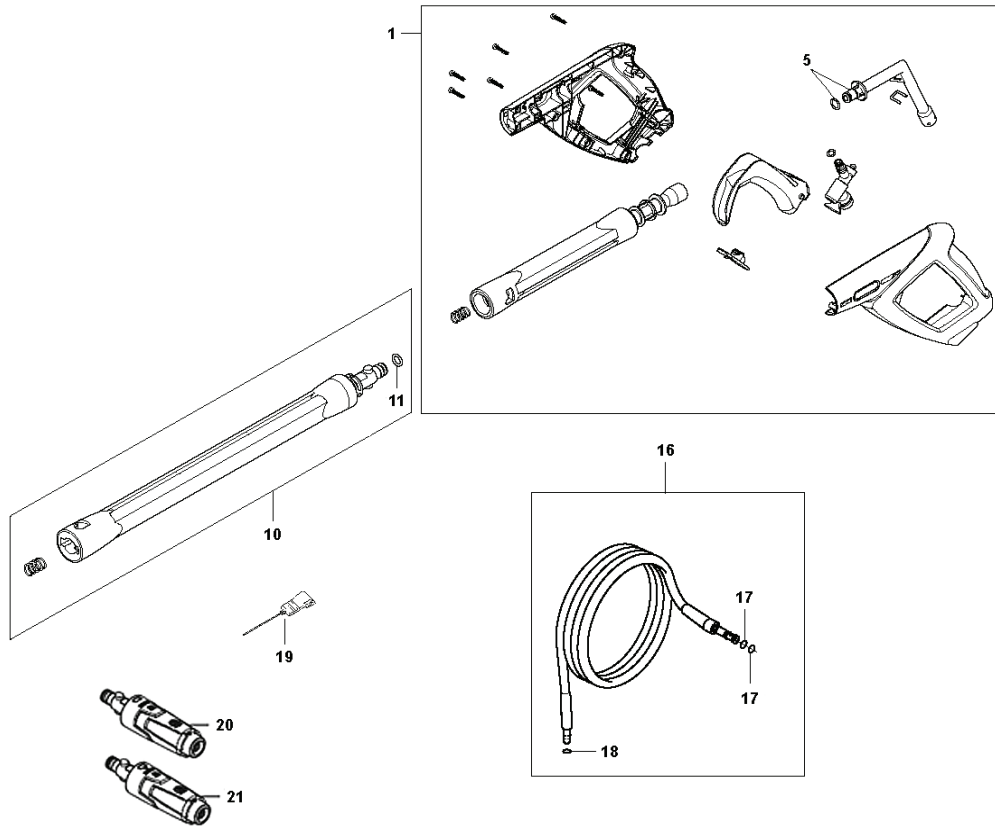

E PW 480
TUBE

PRESSURE WASHERS

PXM_REF	PXM_PARTNO	DESCRIPTION	PXM_REMARK
1	592617636	PISTOLET	G5 GUN DARK GREY
5	592617687	TUBE	PRESSURE TUBE W. O-RING
10	592617637	TUBE	G5 NOZZLE TUBE
11	740430700	JOINT TORIQUE	O-RING 9.3X2.4 NITRIL 90 SH
16	592617601	TUYAU	HOSE SUPERFLEX 15M
17	592617669	JOINT TORIQUE	O-RING 10X2 ULTRATHIN
18	740420300	JOINT TORIQUE	O-RING 5.1X1.6 VITON SH 90
19	596024901	CLEANER	
20	531401301	EMBOUCHOIR	ROUGH NOZZLE
21	531401601	EMBOUCHOIR	GENTLE NOZZLE