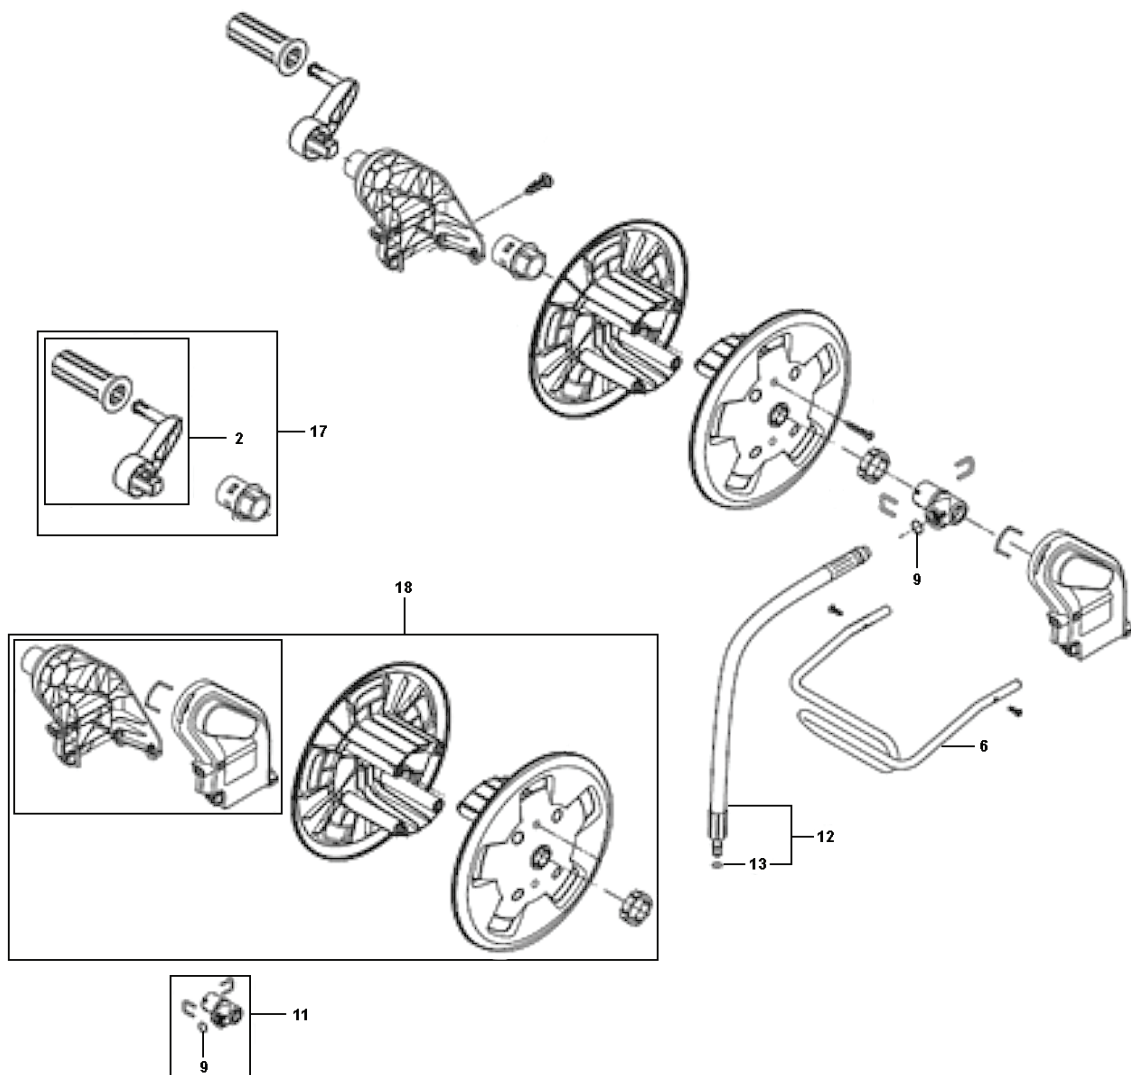

SPARE PARTS CATALOGUE
PRESSURE WASHERS: HUSQVARNA PW480 NETTOYEUR
HAUTE PRESSION

Spare Parts List

SPARE PARTS LIST

PRESSURE WASHERS

HUSQVARNA PW480 NETTOYEUR
HAUTE PRESSION

F PW 480
ACCESSORIES

PRESSURE WASHERS

PXM_REF	PXM_PARTNO	DESCRIPTION	PXM_REMARK
22	590657801	PATIO CLEANER	SC 400
23	596454001	LANCE	SC 400
24	596454101	EMBOUCHOIR	SC 400. Two(2) standard nozzles plus two(2) high intensity nozzles.
25	596678401	SERVICE KIT	SC 400. AXLE BEARING KIT. 1

C PW 480
HOSE REEL

PRESSURE WASHERS

PXM_REF	PXM_PARTNO	DESCRIPTION	PXM_REMARK	
2	593095701	POIGNÉE	HANDLE OF HOSE REEL PRO	1
6	531277601	BOBINE	HOSE GUIDE	
9	592617670	JOINT TORIQUE	O-RING 14.3X2.4 NITRIL 70 SH	
11	592807501	ADAPTATEUR	ADAPTOR SYSTEM ALTO	
12	531241401	HOSE CONNECTOR	CONNECTION HOSE	
13	592617671	JOINT TORIQUE	O-RING 5.28X1.78 NITRIL 90 SH	
17	596026801	BOBINE		
18	531240501	BOBINE		

A PW 480
OVERVIEW

PRESSURE WASHERS

PXM_REF	PXM_PARTNO	DESCRIPTION	PXM_REMARK
1	531240901	COUVERCLE	
2	531241201	SUPPORT	
3	592617689	RACCORD RAPIDE	QUICK COUPLING MALE W. INTERNAL THREAD
4	596288601	SUPPORT	
8	592617708	BOUTON	TURNING KNOB DARK GREY
10	592617709	BOUTON	TURNING KNOB D6X5 DARK GREY
11	592617668	JOINT TORIQUE	O-RING 10.2X2.5 NBR 70
12	531241301	INTERRUPTEUR	
13	592617665	INTERRUPTEUR	ON/OFF SWITCH K2-12- 2115C SP
15	592617623	SOUPAPE	DOSING VALVE ANGLED SP
16	592617641	TUYAU	HOSE CLIP R12
17	592617639	TUYAU	HOSE diam. 6X3
18	534978401	JOINT TORIQUE	O-RING 16.1 X 1.6 70SH
19	531238101	ÉCRAN	
21	592617611	CONDENSATEUR	CAPACITOR 50UF 450V DI. SP
27	597326001	BOUTON	